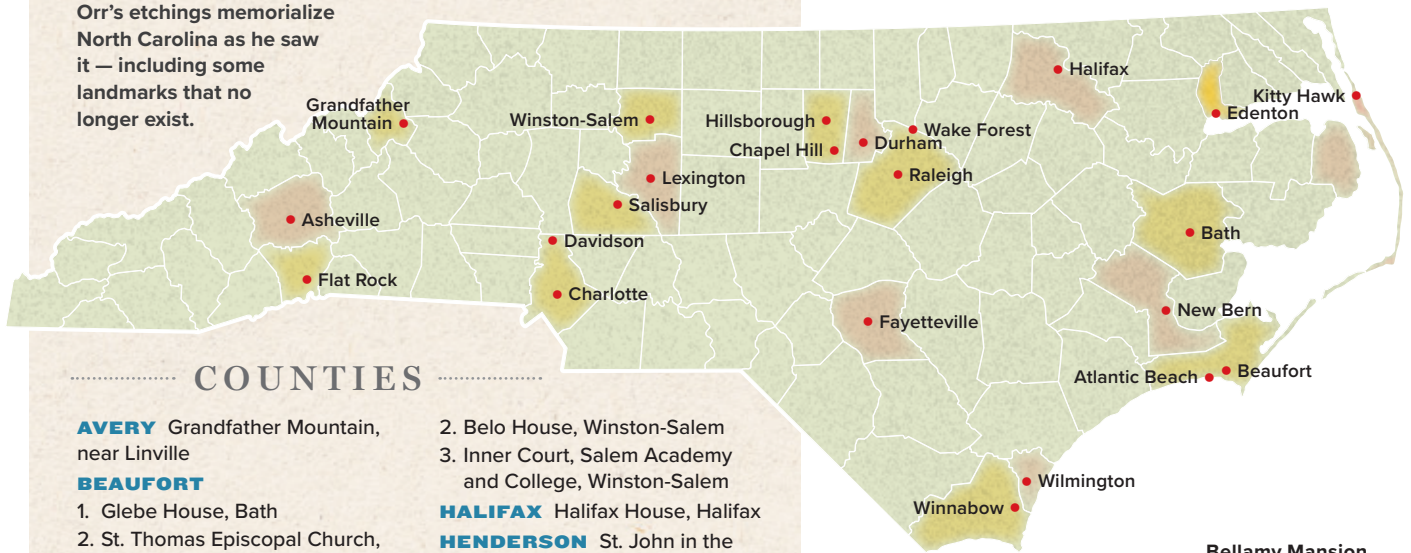

LOUIS ORR'S OLD NORTH STATE

Orr's etchings memorialize North Carolina as he saw it — including some landmarks that no longer exist.

COUNTIES

AVERY Grandfather Mountain, near Linville

BEAUFORT

1. Glebe House, Bath
2. St. Thomas Episcopal Church, Bath

BRUNSWICK

1. Orton Plantation House, Winnabow
2. The Mirror (or The Garden) at Orton Plantation, Winnabow

BUNCOMBE Biltmore House, Asheville

CARTERET

1. Menhaden Fishing Fleet, Beaufort
2. Davis House, Beaufort
3. Fort Macon, Atlantic Beach

CUMBERLAND Market House, Fayetteville

DARE Wright Brothers National Memorial, Kitty Hawk

DAVIDSON Old Davidson County Courthouse, Lexington

DURHAM Duke Chapel, Duke University, Durham

FORSYTH

1. Home Moravian Church, Winston-Salem

NEW HANOVER

1. City Hall and Auditorium (Thalian Hall), Wilmington
2. Bellamy Mansion, Wilmington
3. (General) Lillington House, Wilmington
4. Burgwin-Wright House, Wilmington

ORANGE

1. Antebellum Plantation Servant's Cabin, Hillsborough
2. Old Orange County Courthouse, Hillsborough
3. Old East and the Old Well, UNC Chapel Hill
4. Playmakers Theatre, UNC Chapel Hill